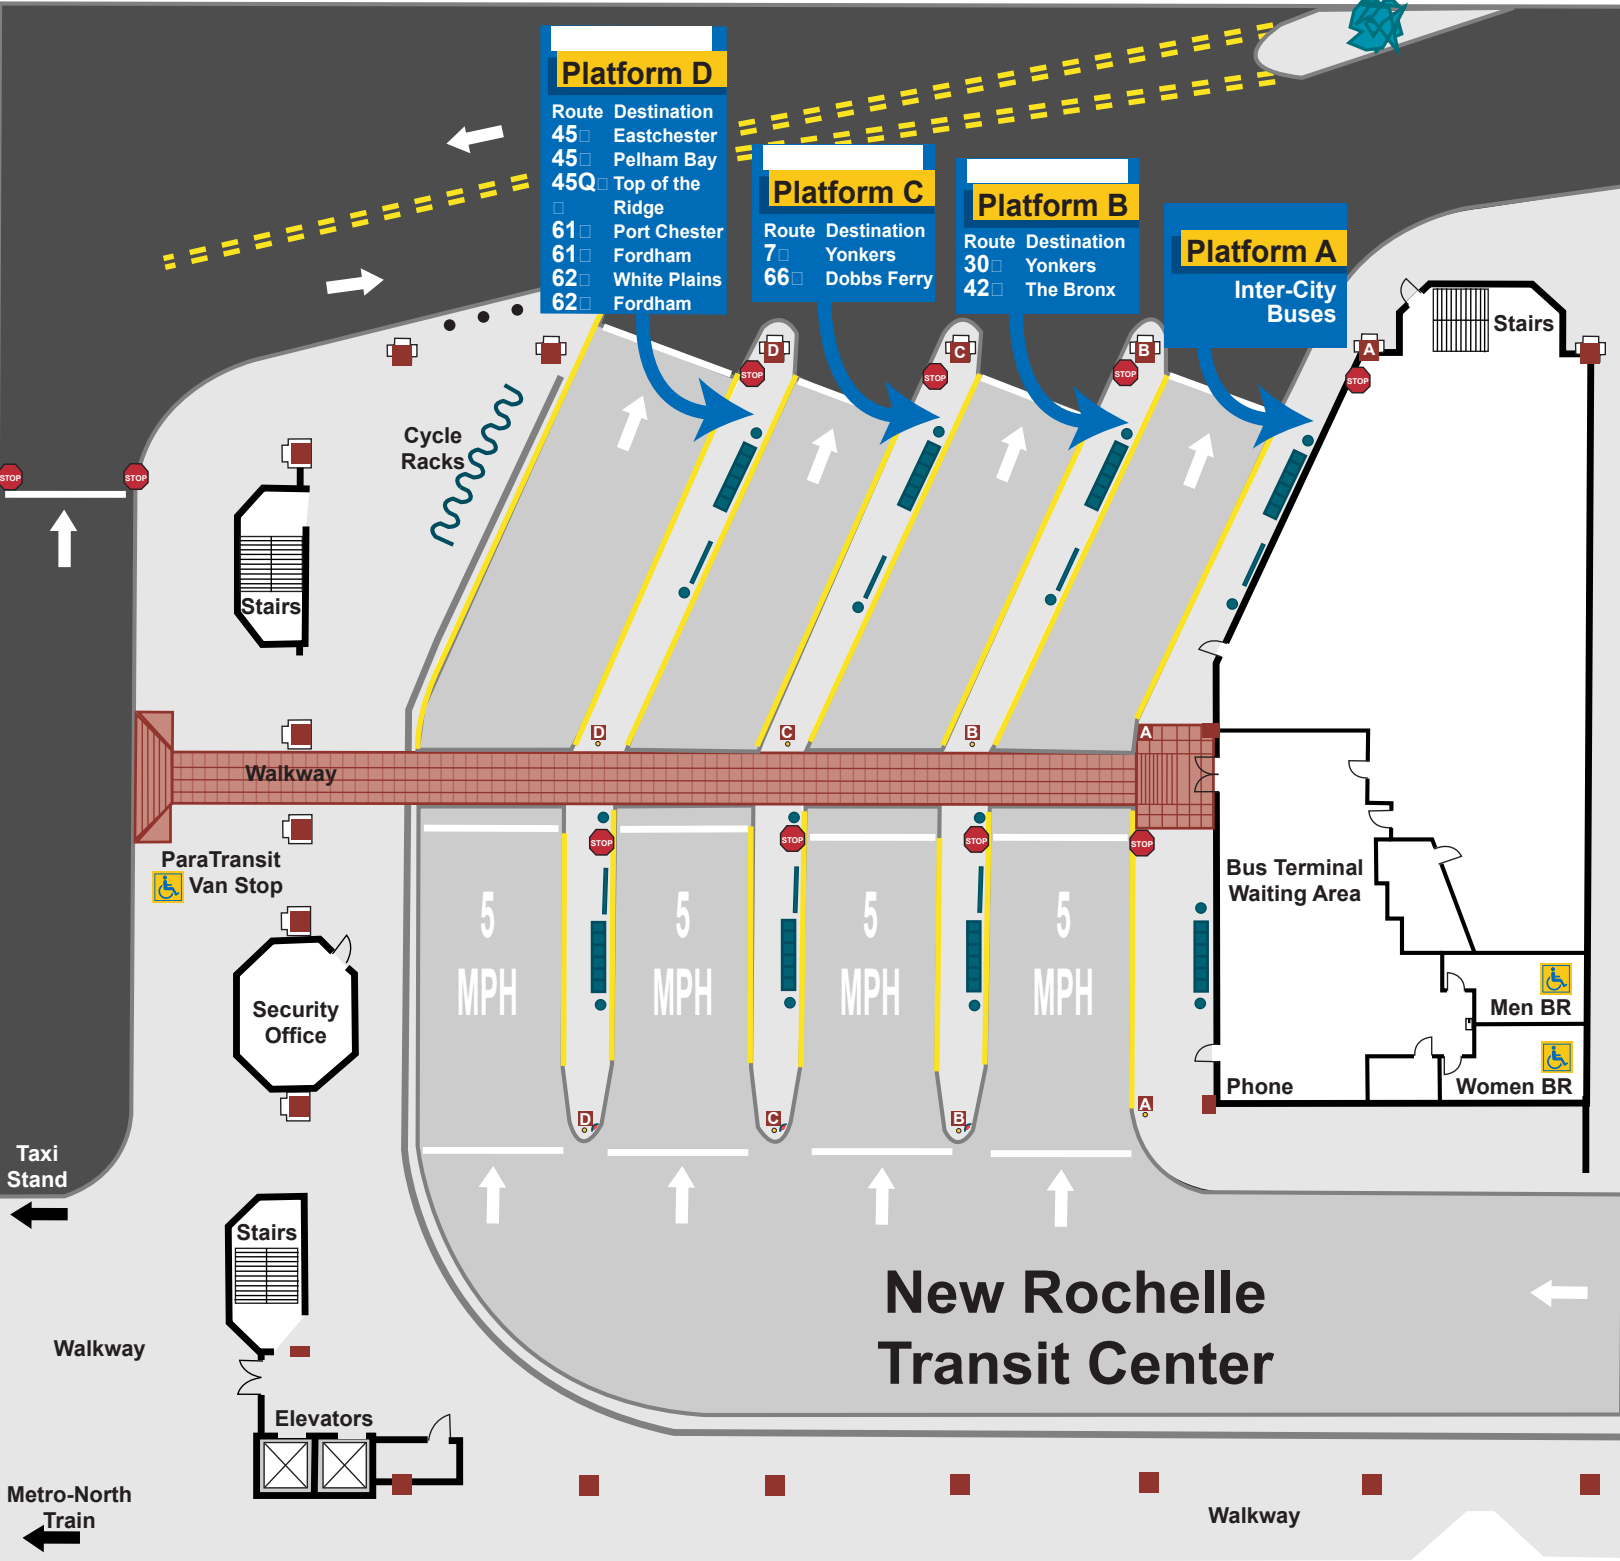

Platform D

Route	Destination
45	Eastchester
45	Pelham Bay
45Q	Top of the Ridge
61	Port Chester
61	Fordham
62	White Plains
62	Fordham

Platform C

Route	Destination
7	Yonkers
66	Dobbs Ferry

Platform B

Route	Destination
30	Yonkers
42	The Bronx

Platform A

Inter-City Buses

New Rochelle Transit Center

Metro-North Train

Walkway

Stairs

Stairs

Walkway

Bus Terminal Waiting Area

Men BR

Women BR

Phone

ParaTransit Van Stop

Security Office

Stairs

Elevators

Route	Destination
45	Eastchester
45	Pelham Bay
45Q	Top of the Ridge
61	Port Chester
61	Fordham
62	White Plains
62	Fordham

Platform C

Route	Destination
7	Yonkers
66	Dobbs Ferry

Platform B

Route	Destination
30	Yonkers
42	The Bronx