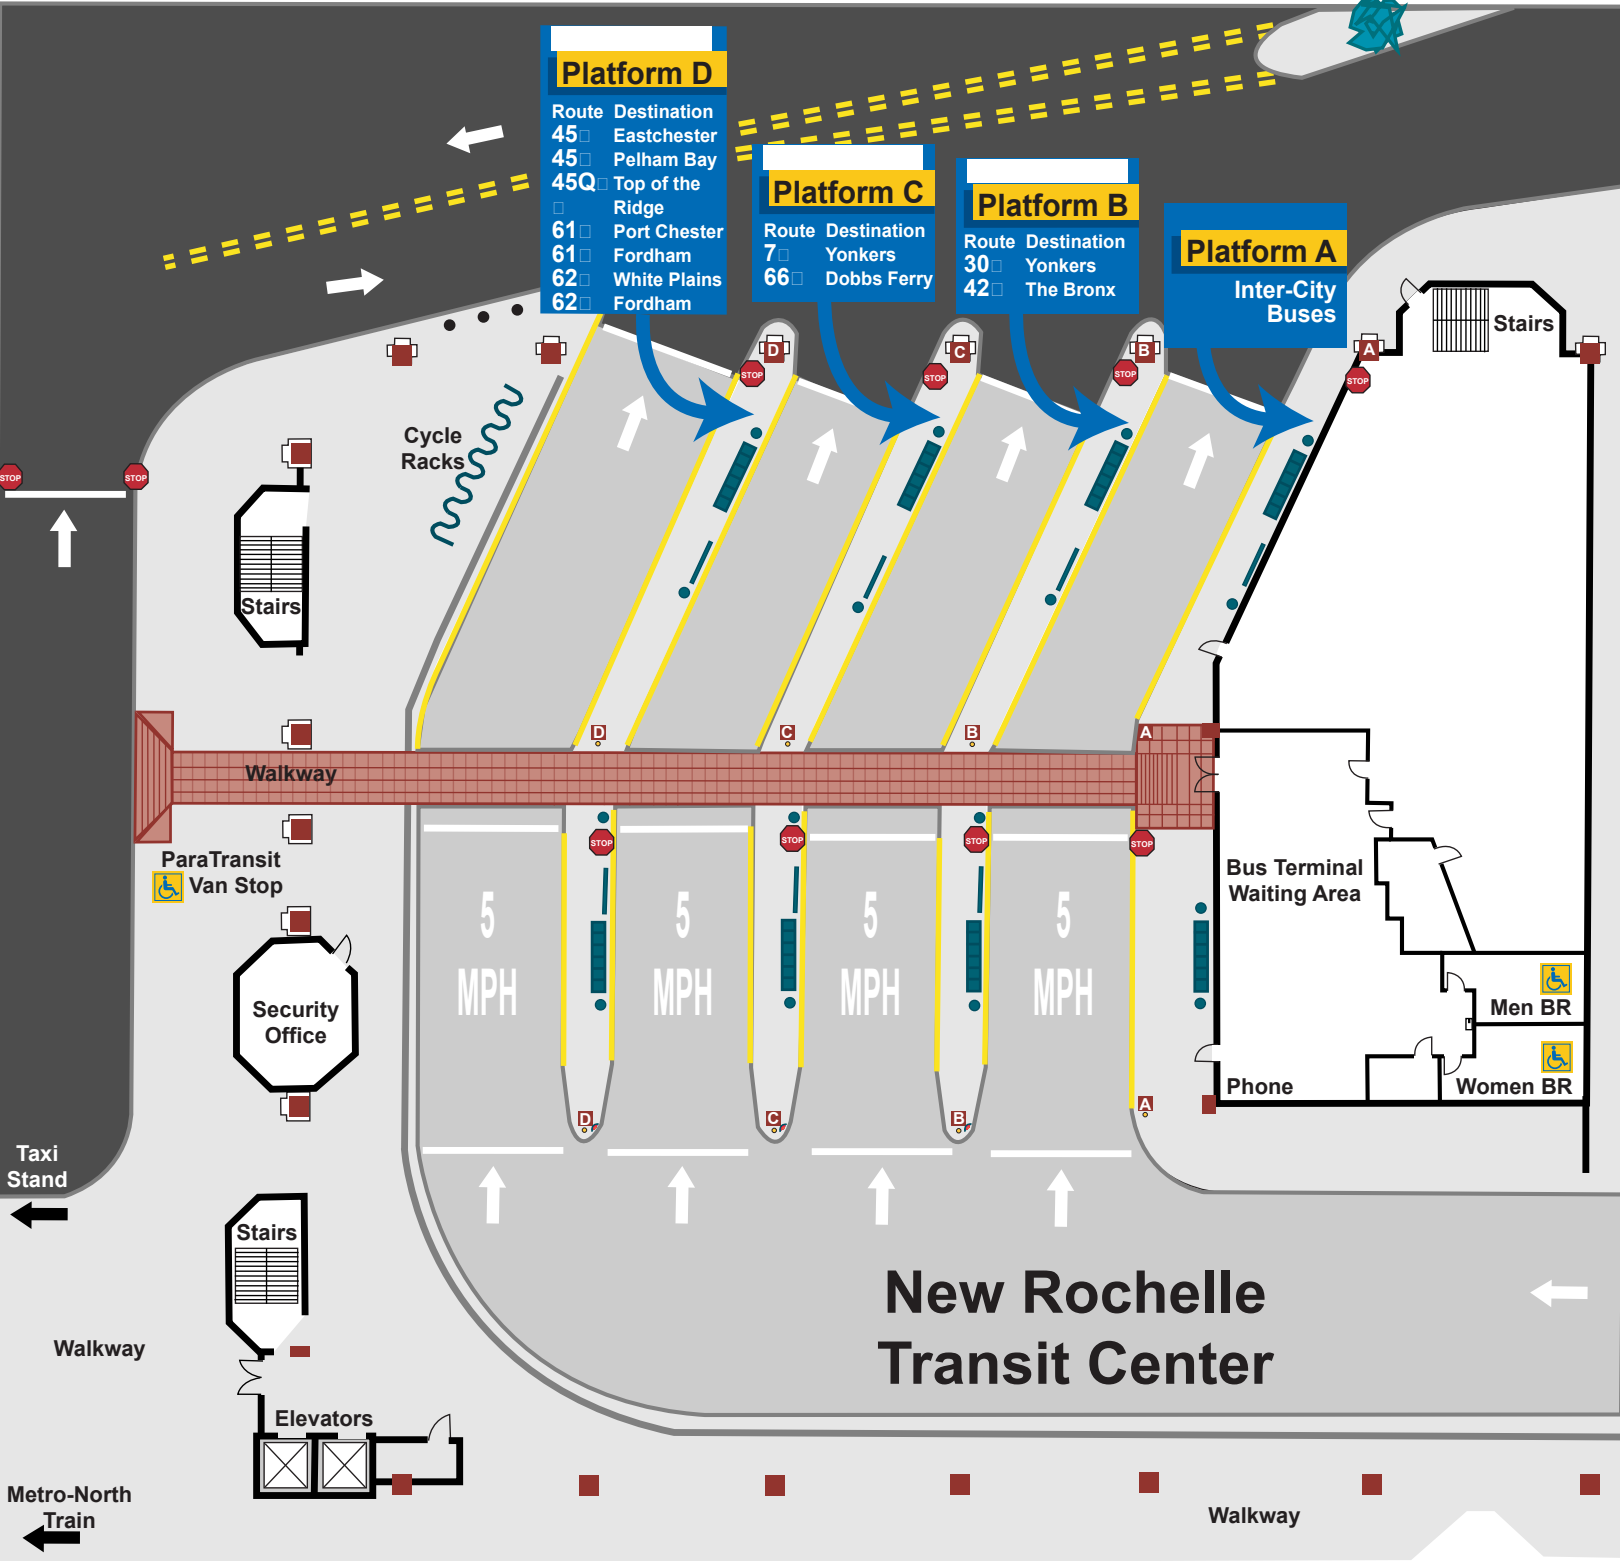

Platform A

Inter-City Buses

New Rochelle Transit Center

Metro-North Train

Walkway

Stairs

Stairs

Walkway

Bus Terminal Waiting Area

Men BR

Women BR

Phone

ParaTransit Van Stop

Security Office

Stairs

Elevators

Route	Destination
45	Eastchester
45	Pelham Bay
45Q	Top of the Ridge
61	Port Chester
61	Fordham
62	White Plains
62	Fordham

Platform C

Route	Destination
7	Yonkers
66	Dobbs Ferry

Platform B

Route	Destination
30	Yonkers
42	The Bronx