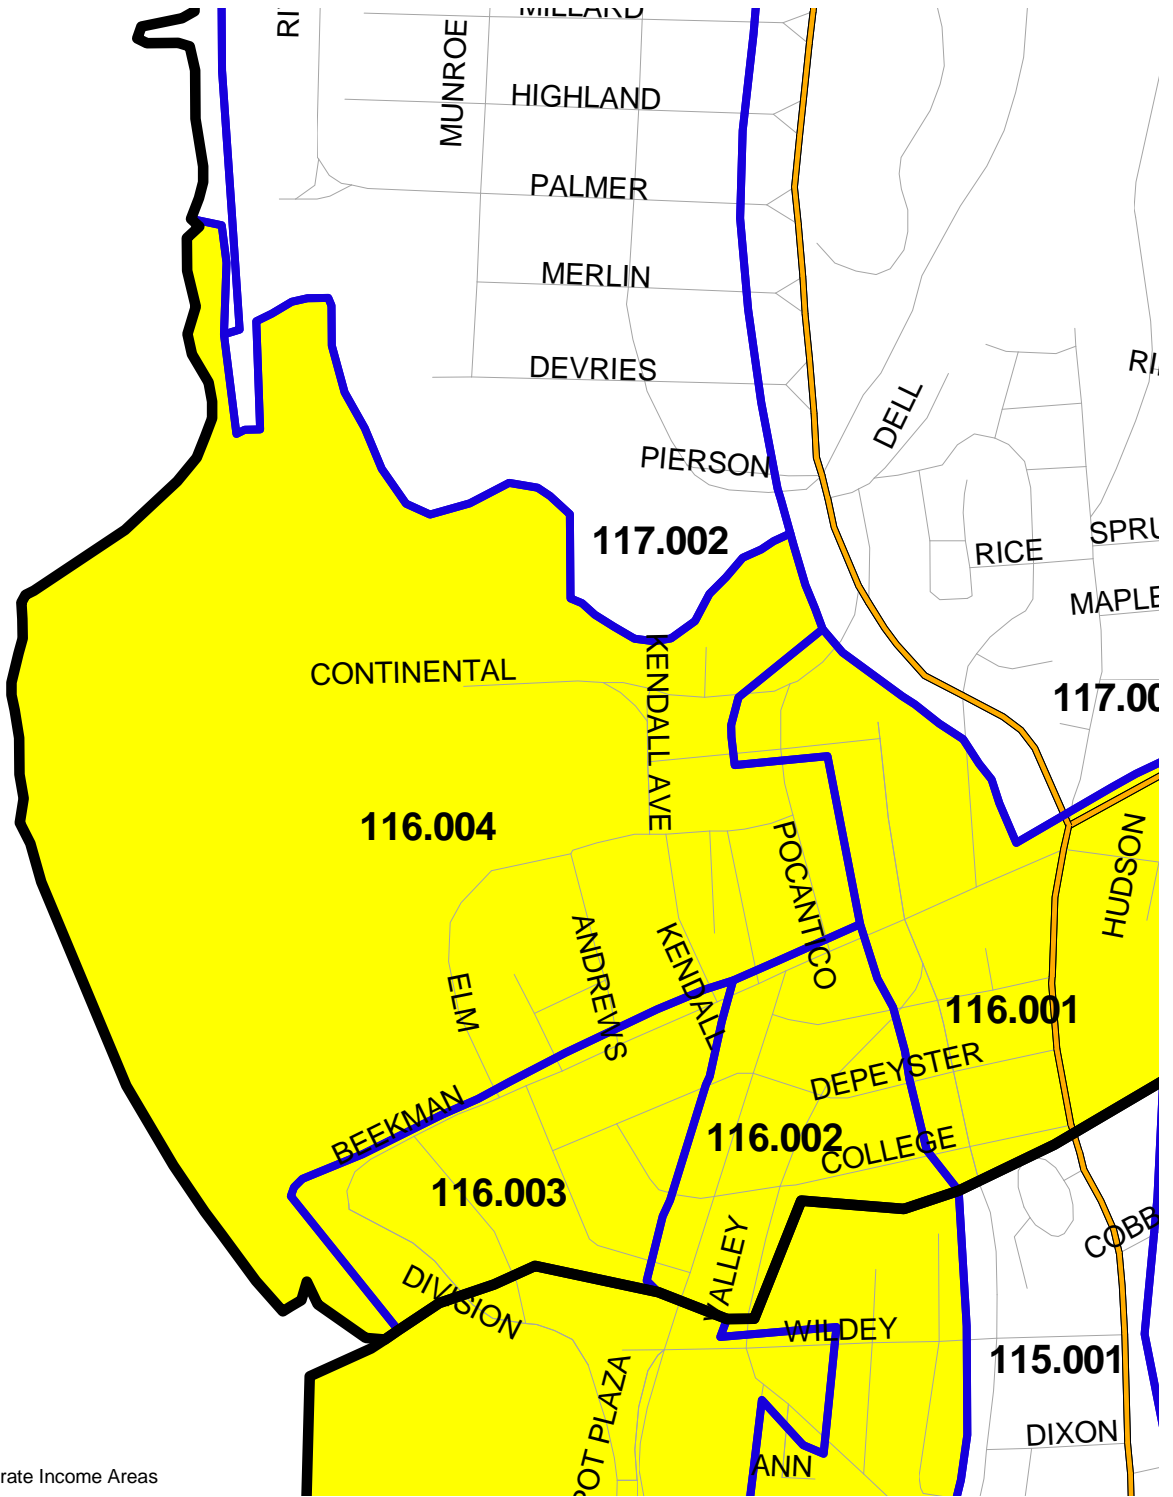

WESTCHESTER URBAN COUNTY CONSORTIUM

Legend

- Low and Moderate Income Areas
- Census Block Group Boundaries
Block group label 73.013 as an example
represents tract 73.01, block group 3
- Municipal Boundaries

Source: US Dept. of HUD and the US Census Bureau, Census 2000 data. Prepared by the Westchester County Department of Planning.