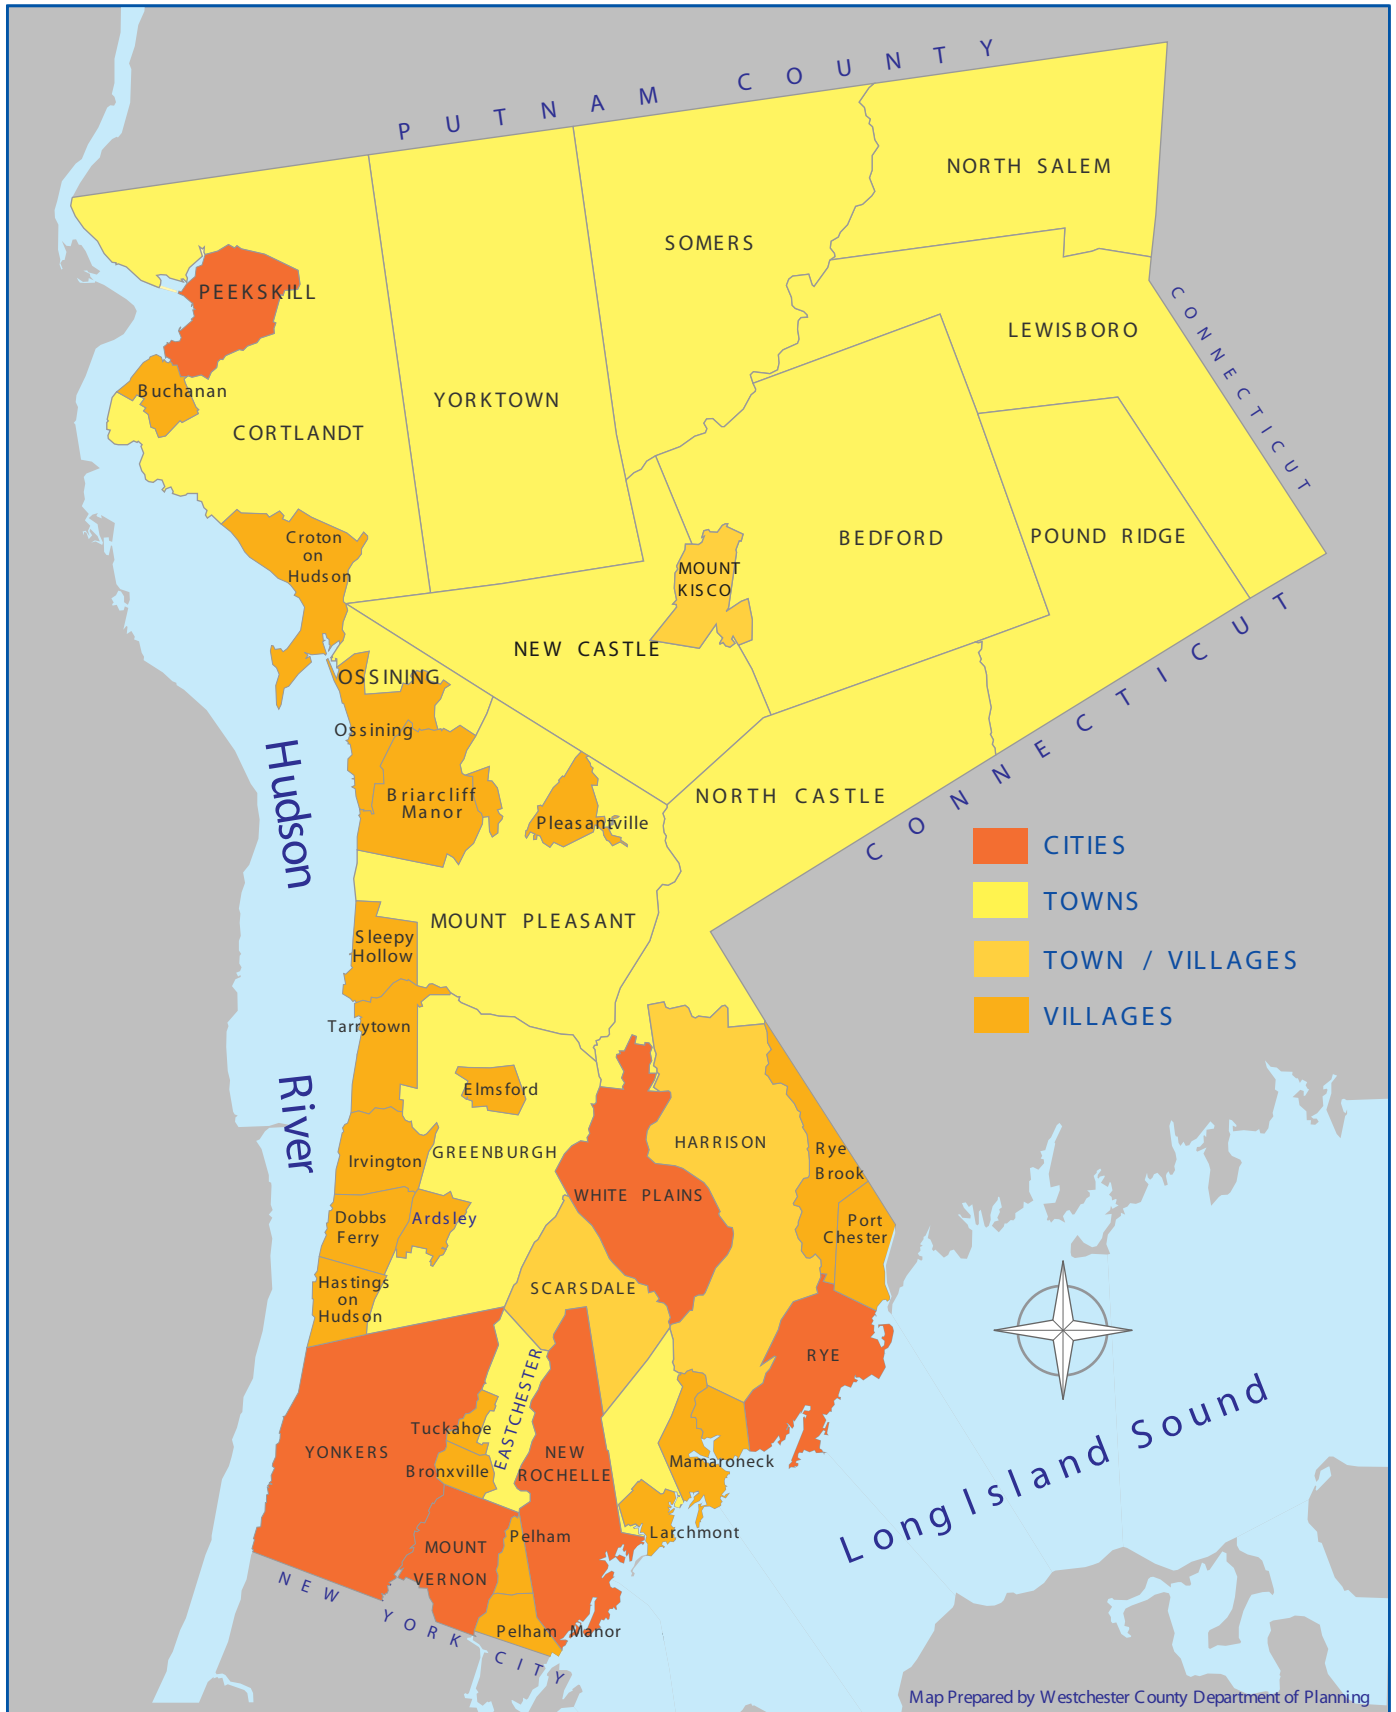

# WESTCHESTER COUNTY, NEW YORK

Map Prepared by Westchester County Department of Planning