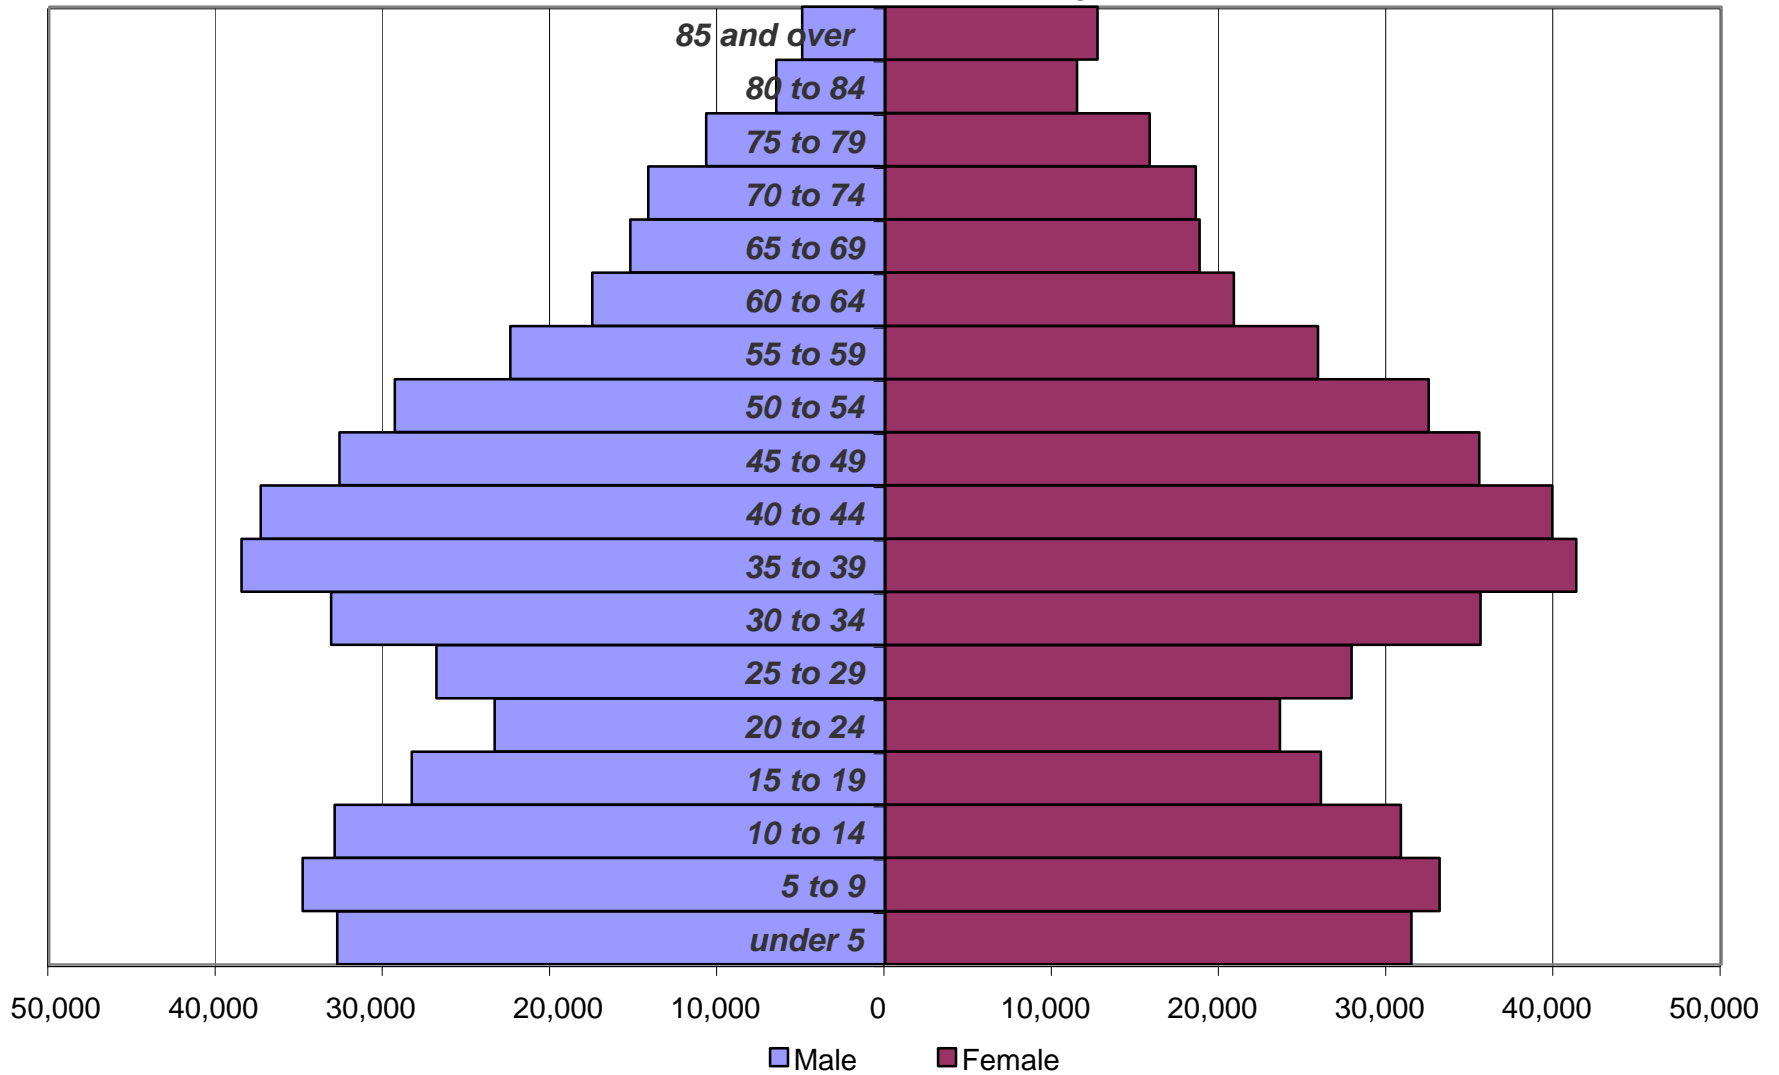

Population by Age and Sex, 2000

Westchester County, NY

Source: US Census Bureau. Prepared by the Westchester County Department of Planning.