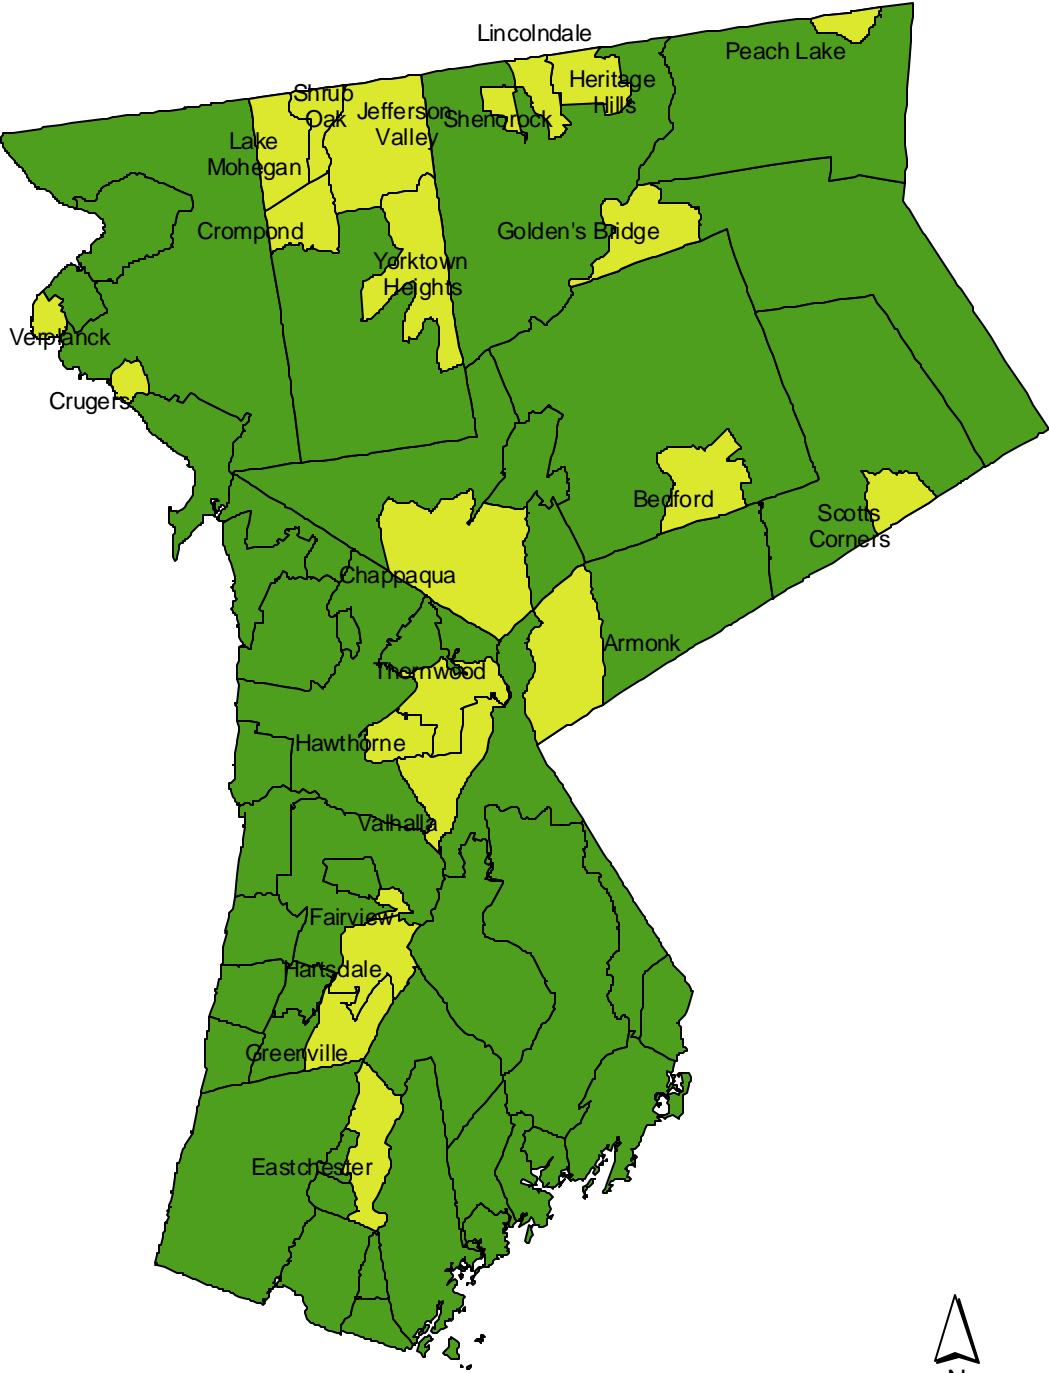

WESTCHESTER COUNTY, NY

Westchester County Department of Planning
148 Martine Avenue
White Plains, NY 10601
(914) 995-4400
westchestergov.com/planning/research

Non-Municipal Census Designated Places (CDPs)