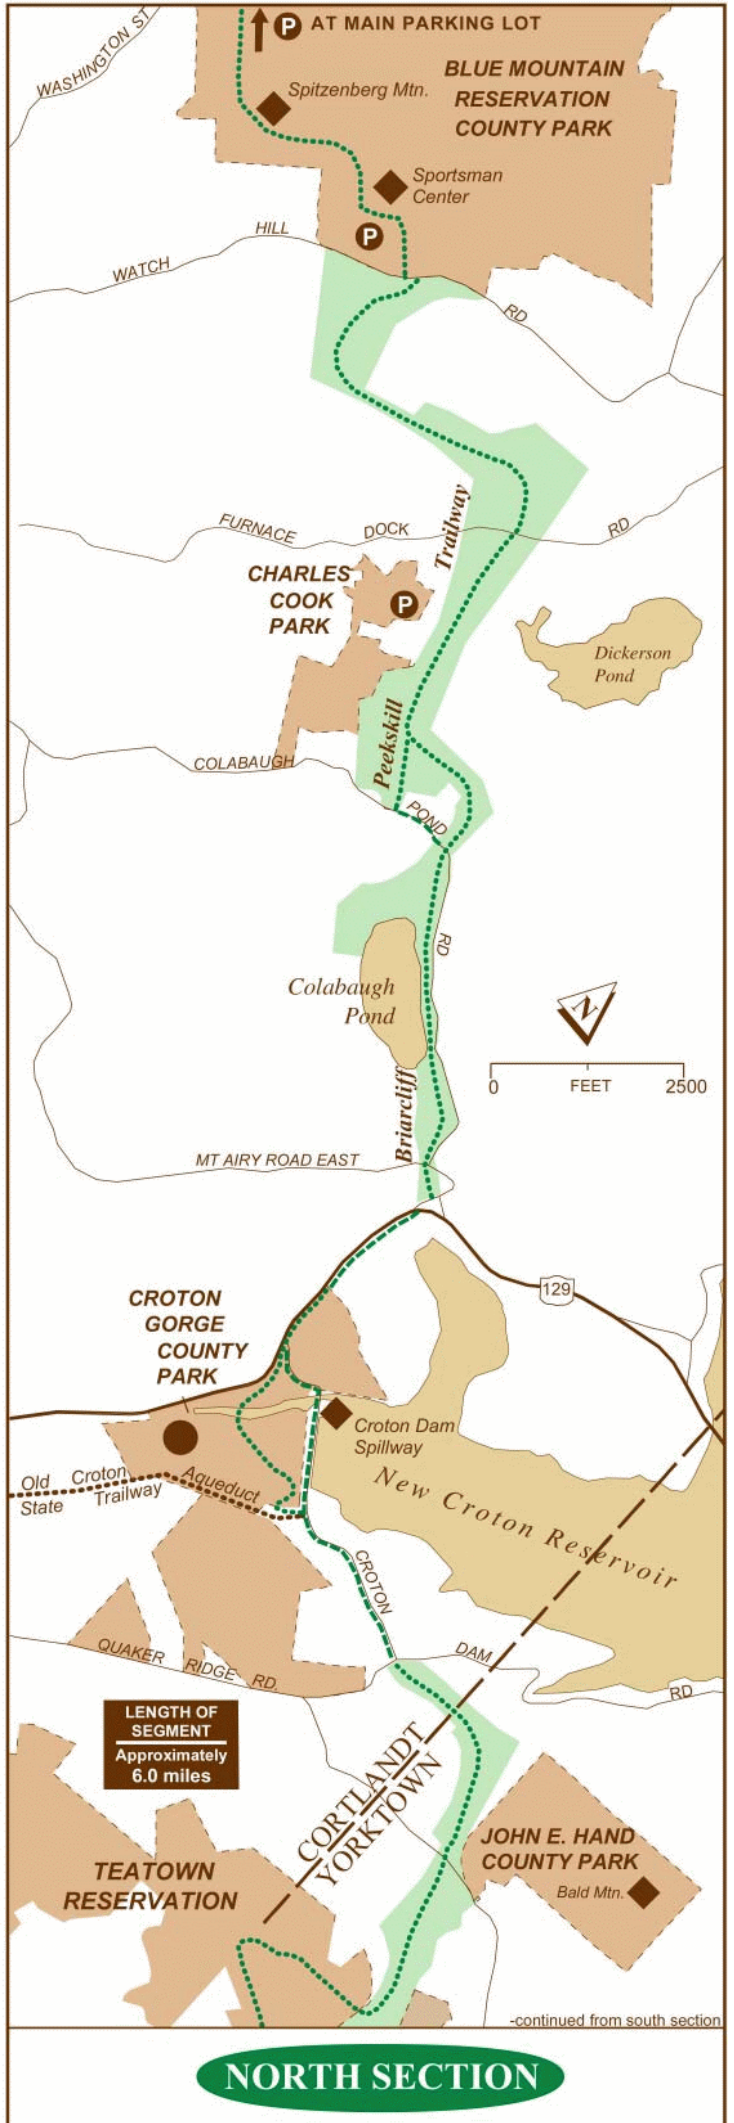

NORTH SECTION

- BRIARCLIFF PEEKSKILL TRAILWAY THROUGH PARKLAND
- TRAILWAY ALONG ROADWAY
- MUNICIPAL BOUNDARY

- COUNTY AND MUNICIPAL PARKS AND OPEN SPACE
- POINTS OF INTEREST
- PARKING AREAS

ACCESS POINTS
Access to the trailway is through one of the parks shown on the map or along one of the roads that lead into or across the trailway. The trailway meanders throughout the parkland and is marked with green diamond blazes.