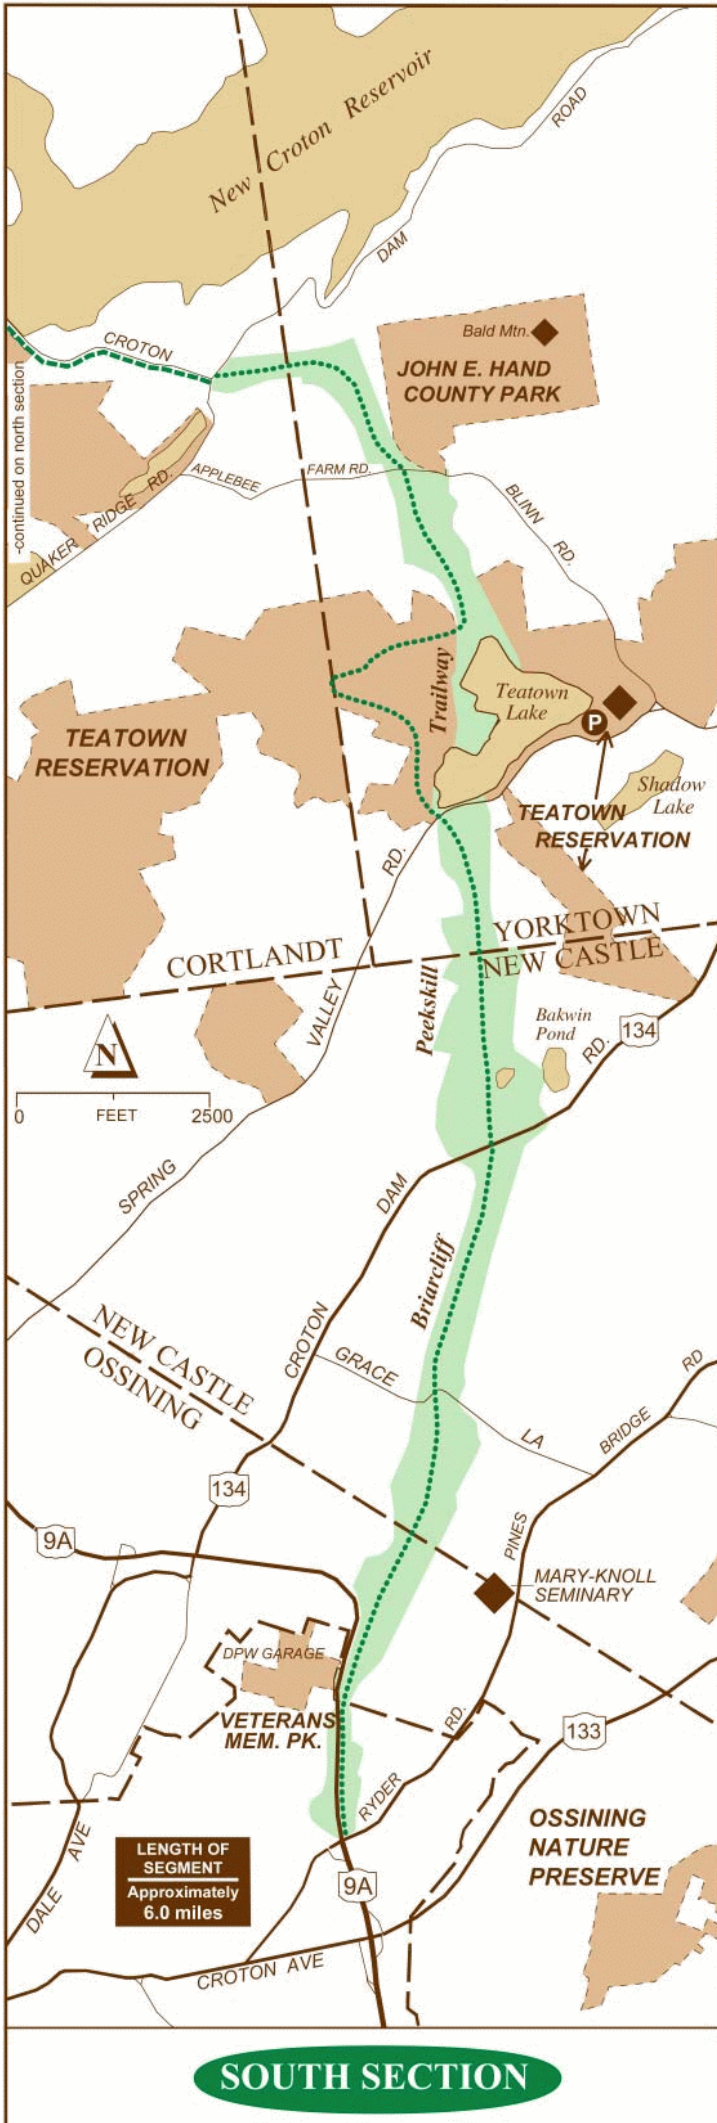

BRIARCLIFF PEEKSKILL TRAILWAY

Ossining - New Castle - Yorktown - Cortlandt

SOUTH SECTION