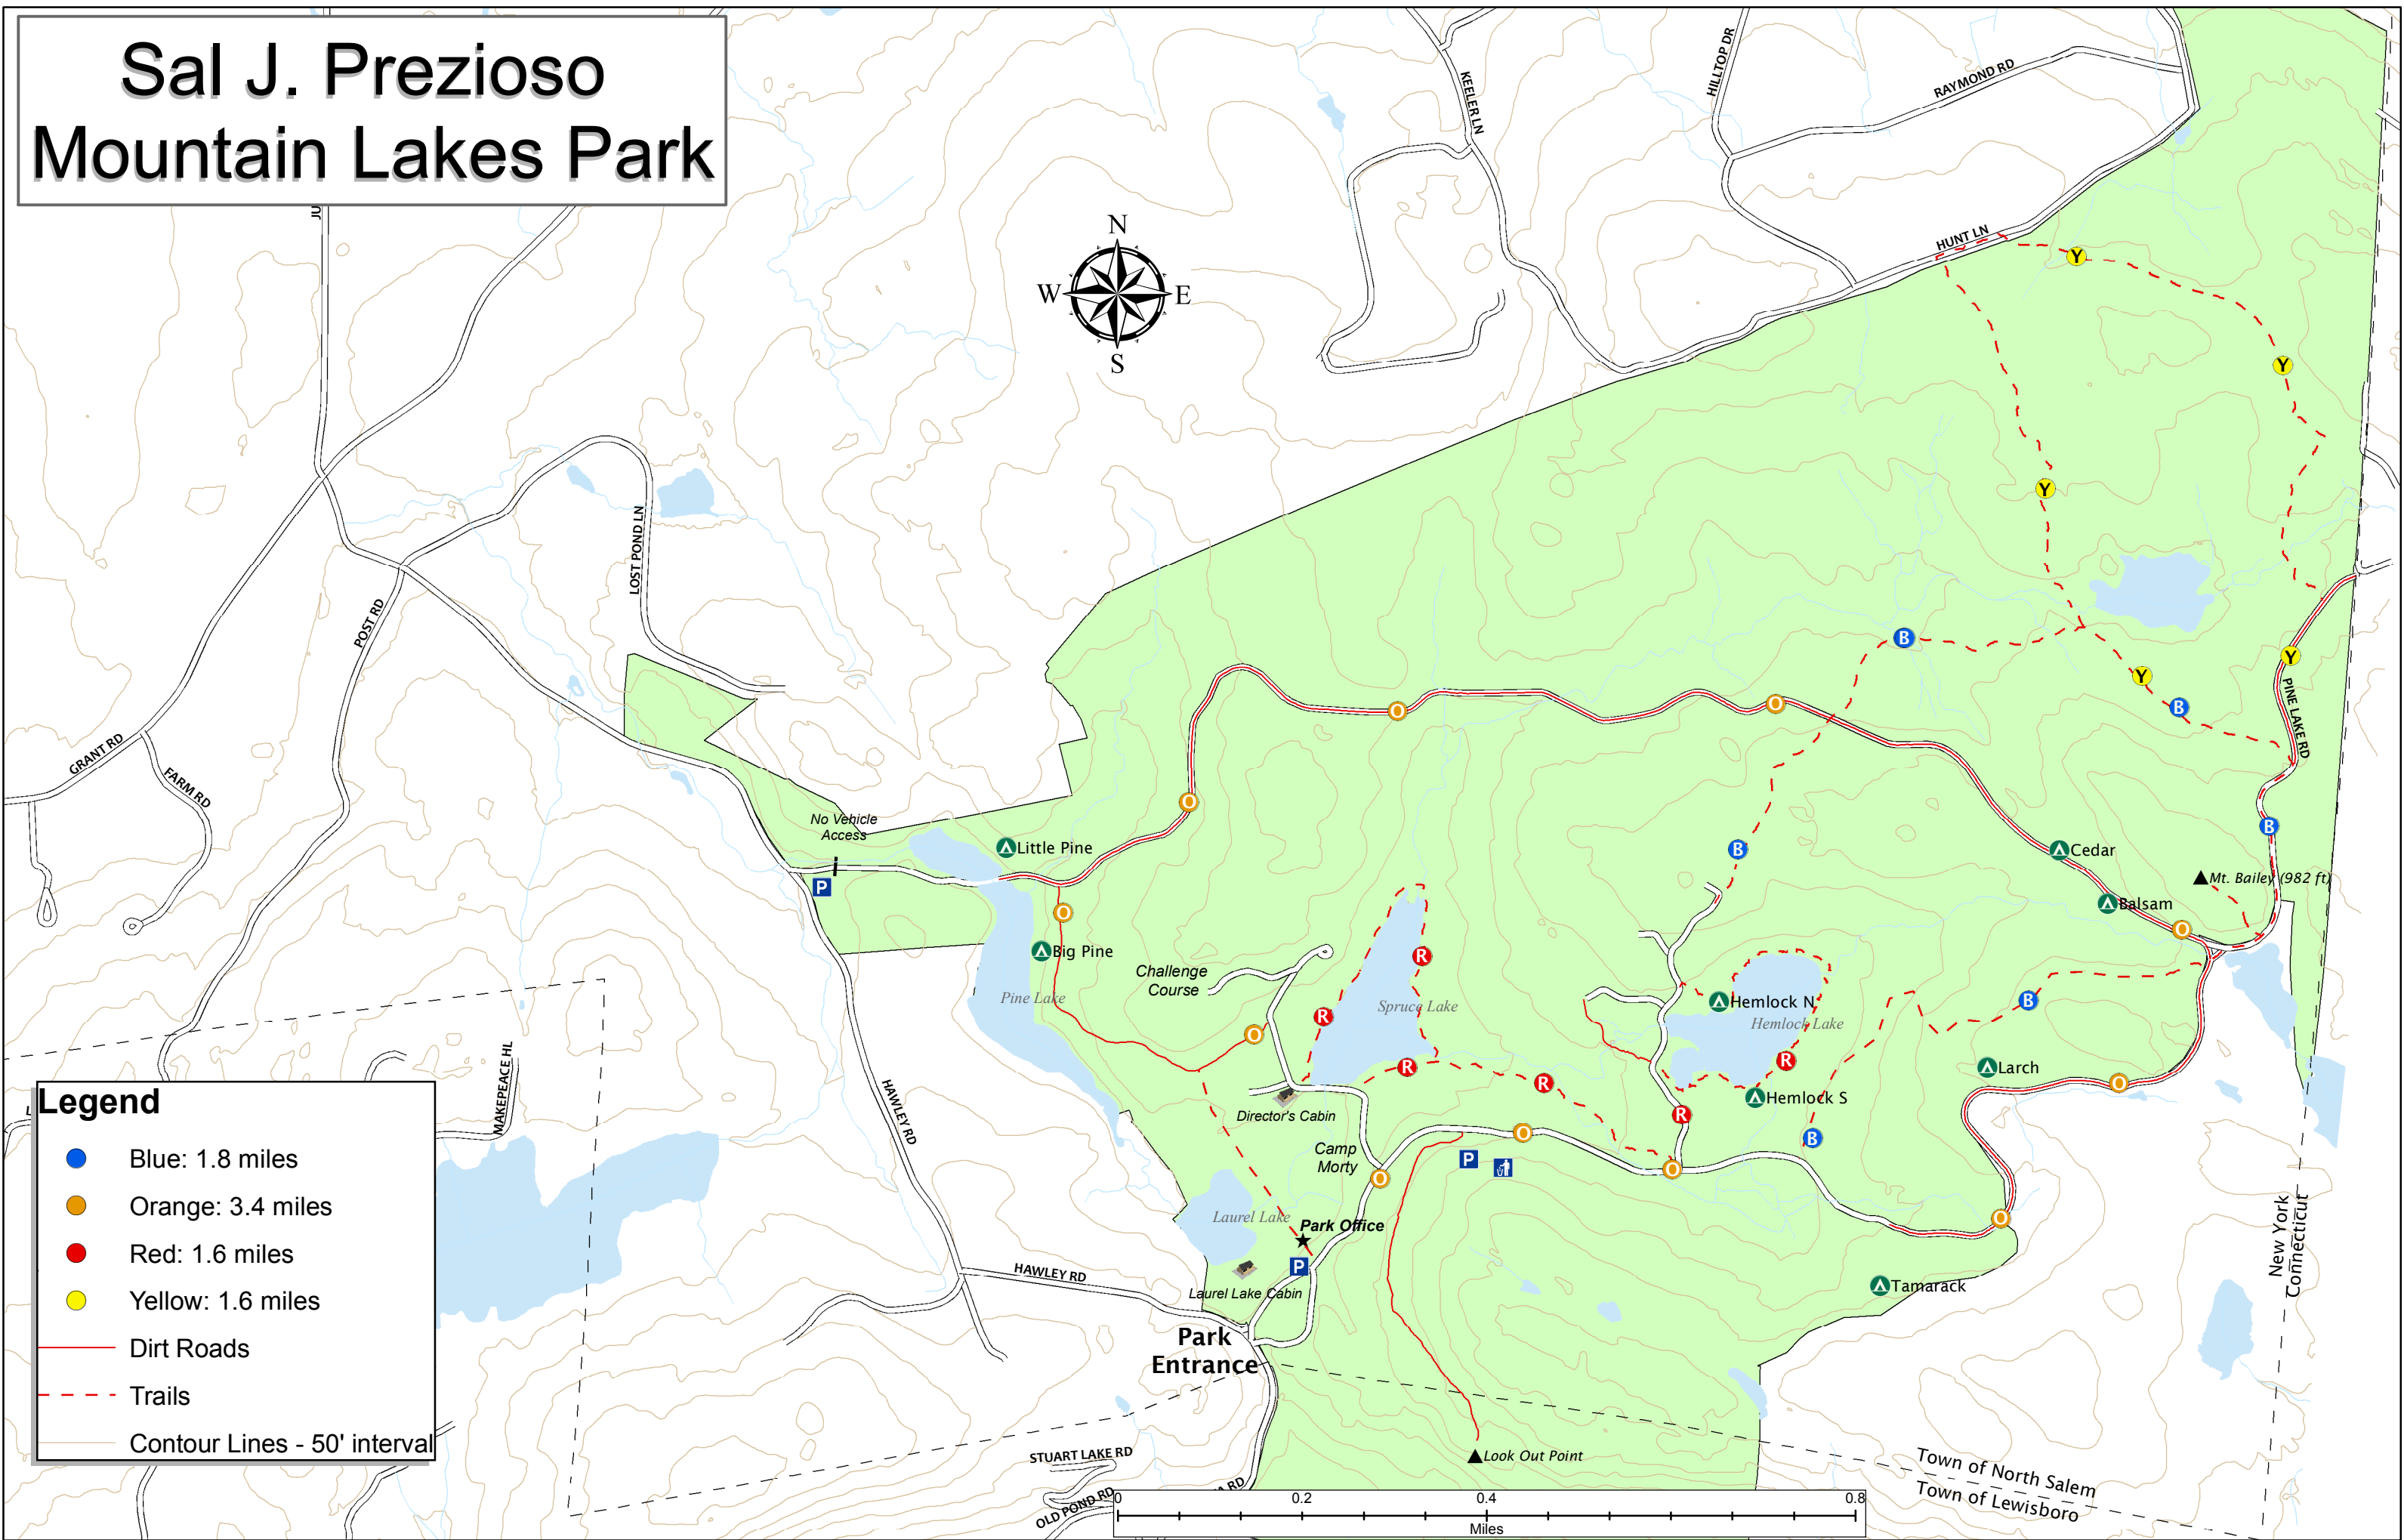

Sal J. Prezioso Mountain Lakes Park

Legend

- Blue: 1.8 miles
- Orange: 3.4 miles
- Red: 1.6 miles
- Yellow: 1.6 miles
- Dirt Roads
- Trails
- Contour Lines - 50' interval

Town of North Salem
Town of Lewisboro

New York
Connecticut