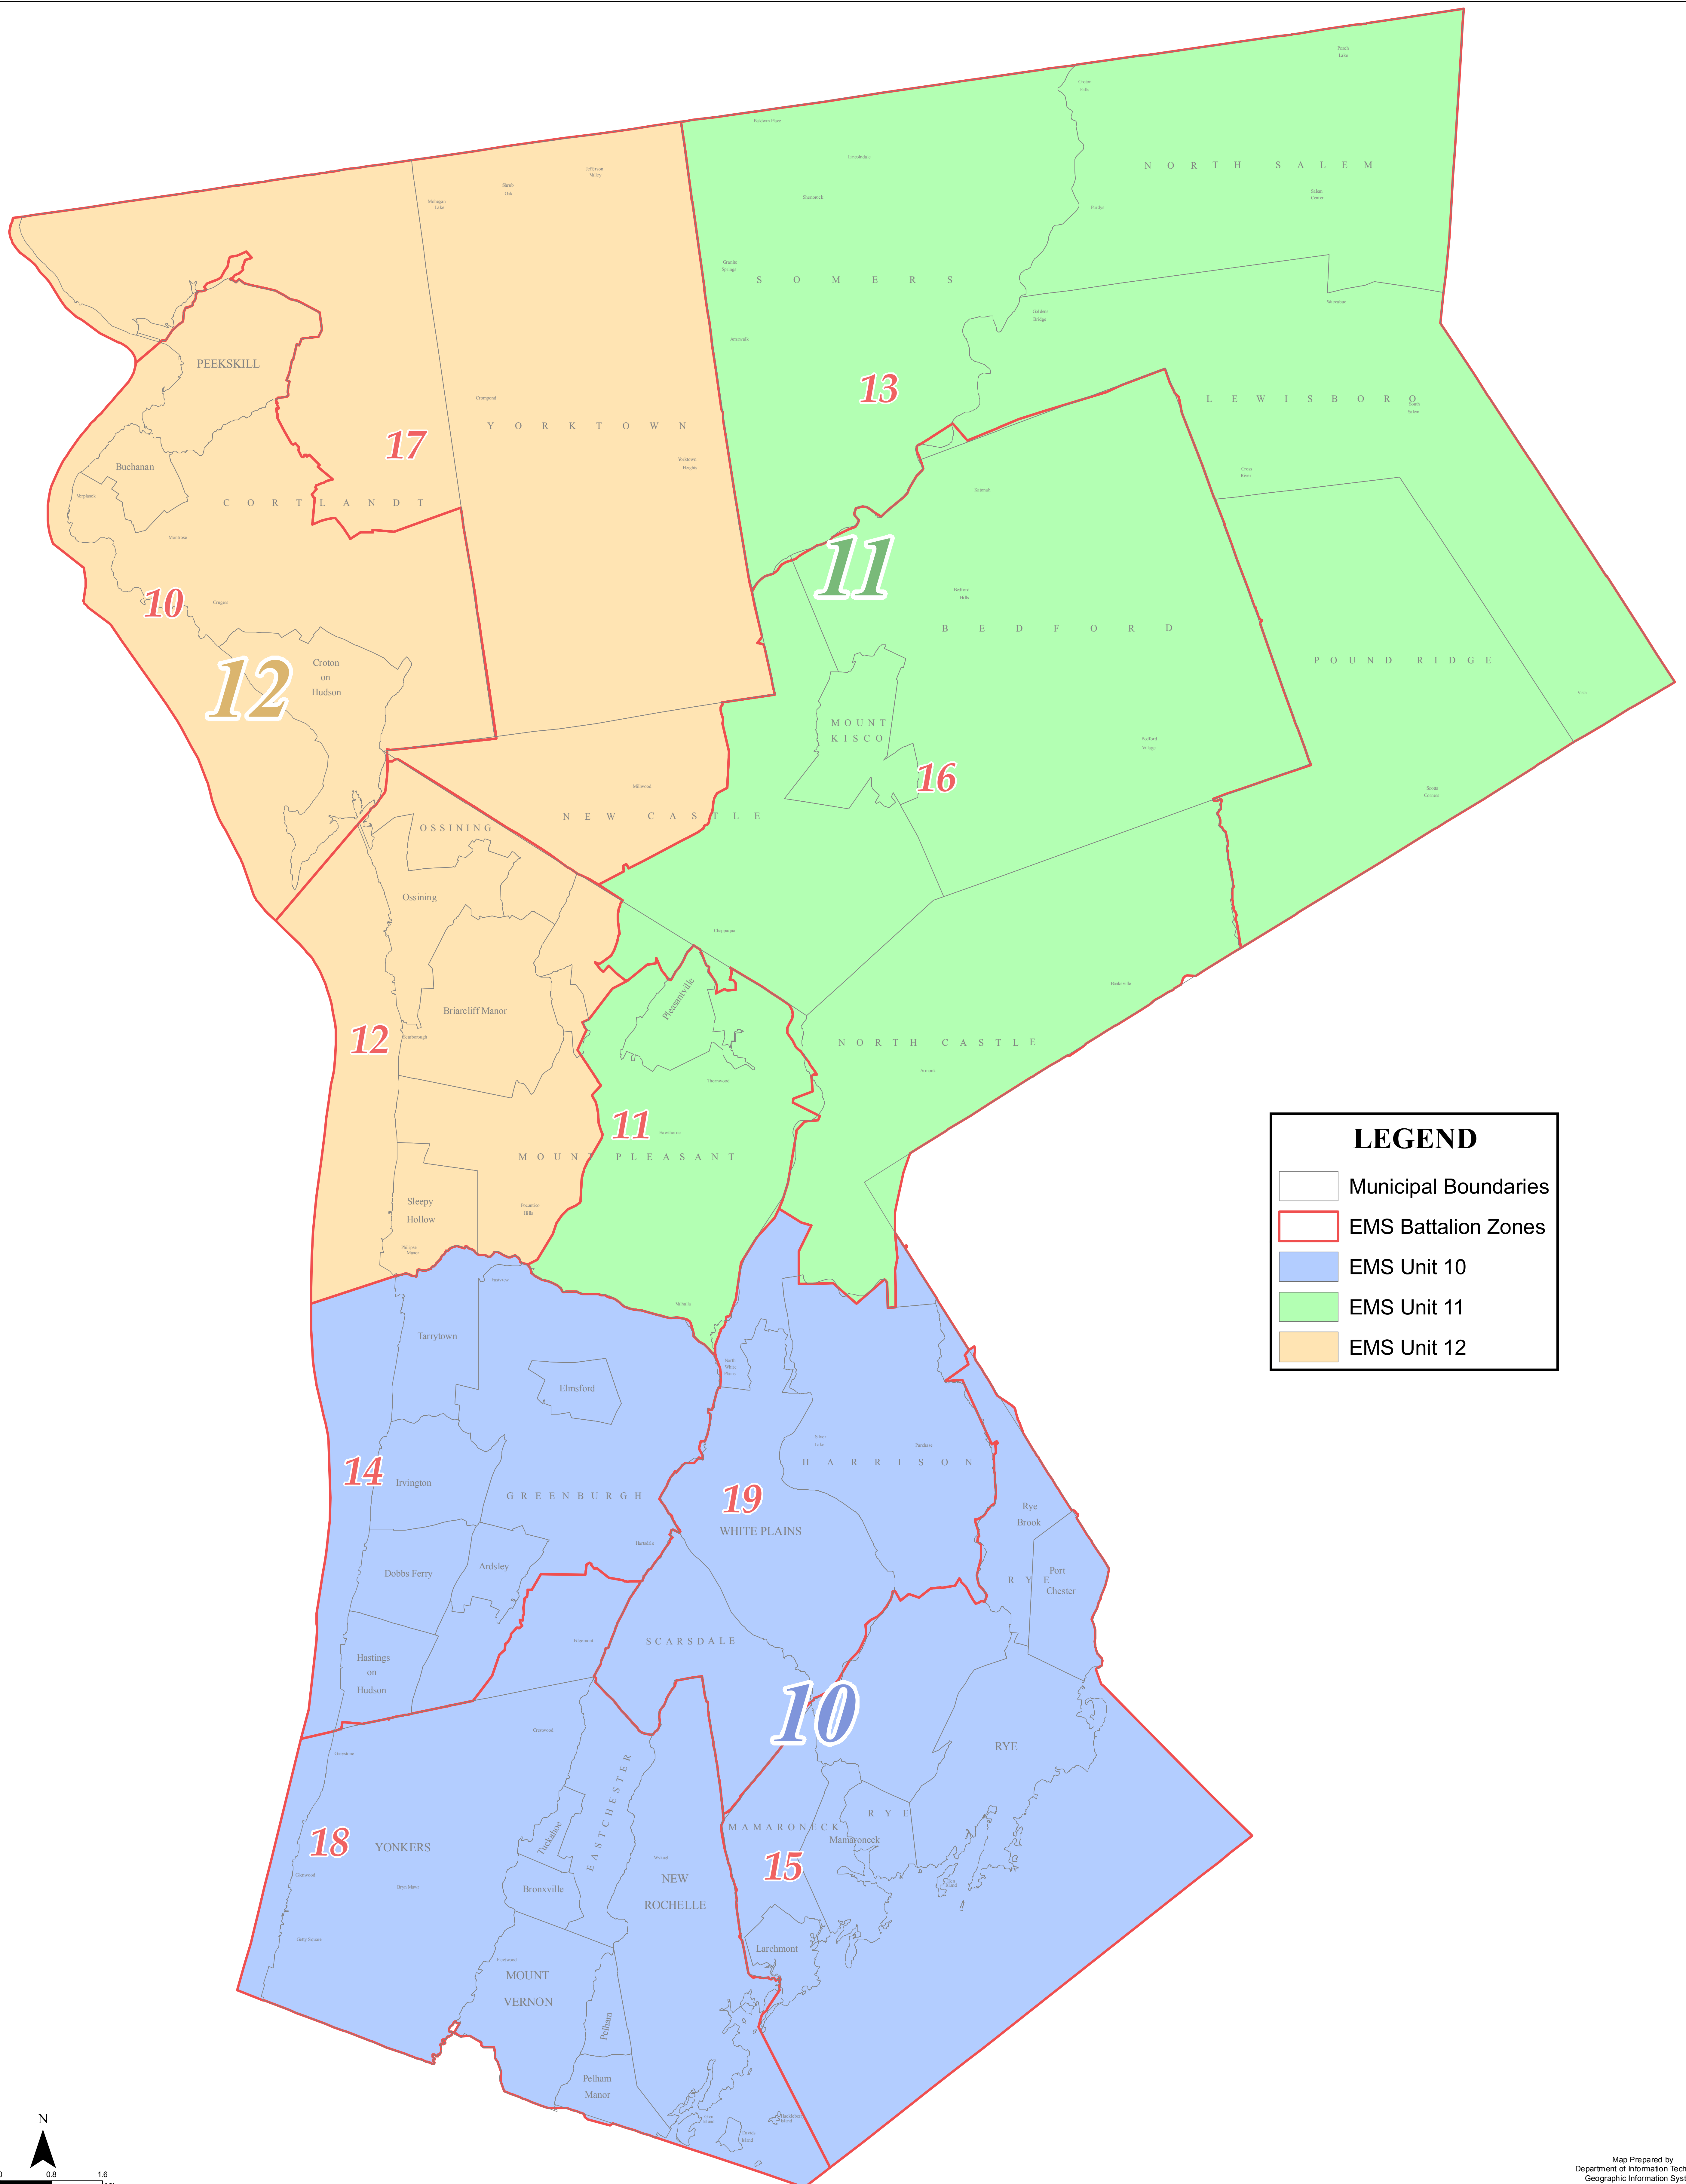

WESTCHESTER COUNTY, NEW YORK

LEGEND

- Municipal Boundaries
- EMS Battalion Zones
- EMS Unit 10
- EMS Unit 11
- EMS Unit 12