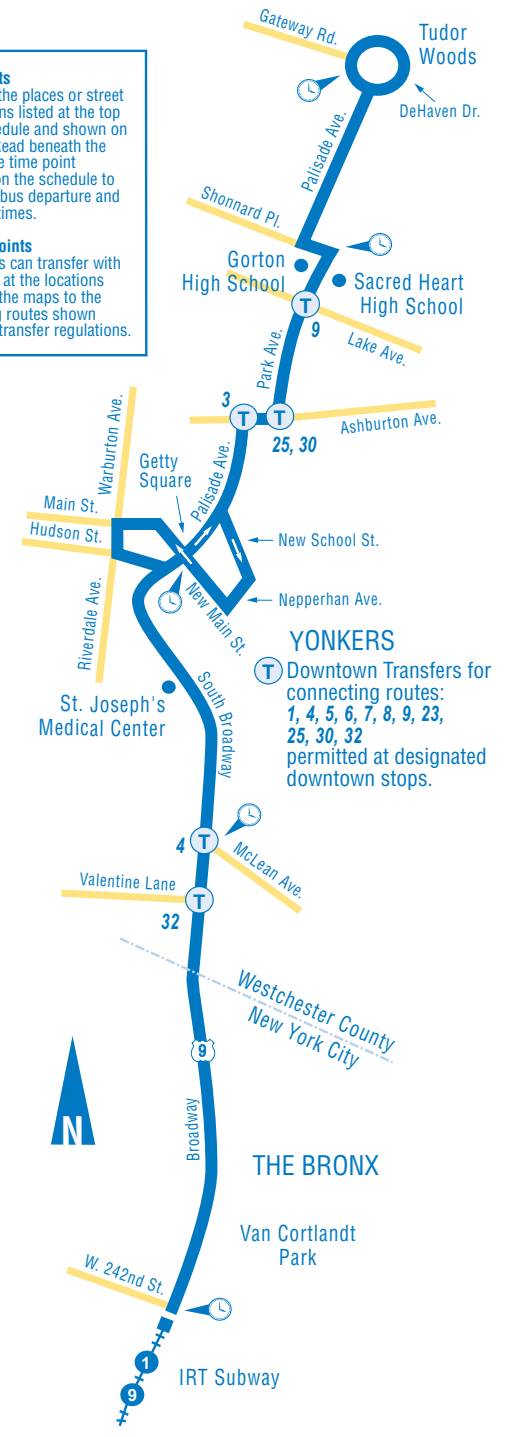

Time Points

For additional service between Getty Square and W. 242 St. Subway, please see the Route 1 timetable.

For rush hour express service from W. 242 St. Subway, S. Yonkers and Downtown Yonkers to White Plains and Westchester Ave., please see the Route 3 timetable.

Please be courteous to your fellow passengers and refrain from using cell phones on the bus. Thank you.

Time Points
These are the places or street intersections listed at the top of the schedule and shown on the map. Read beneath the appropriate time point headings on the schedule to determine bus departure and trip travel times.

Transfer Points
Passengers can transfer with MetroCard at the locations shown on the maps to the connecting routes shown subject to transfer regulations.

Saturday

Northbound

Southbound

Broadway & W. 242 St
Subway Sta. The Bronx

S. Broadway & McLean Av

Getty Square (on S.
Broadway at New Main St)

Park Av & Shonnard Pl

Tudor Woods Dehaven Dr
& Gateway Rd

Tudor Woods Dehaven Dr
& Gateway Rd

Shonnard Pl & Park Av

Getty Square (on Hudson
St at S. Broadway)