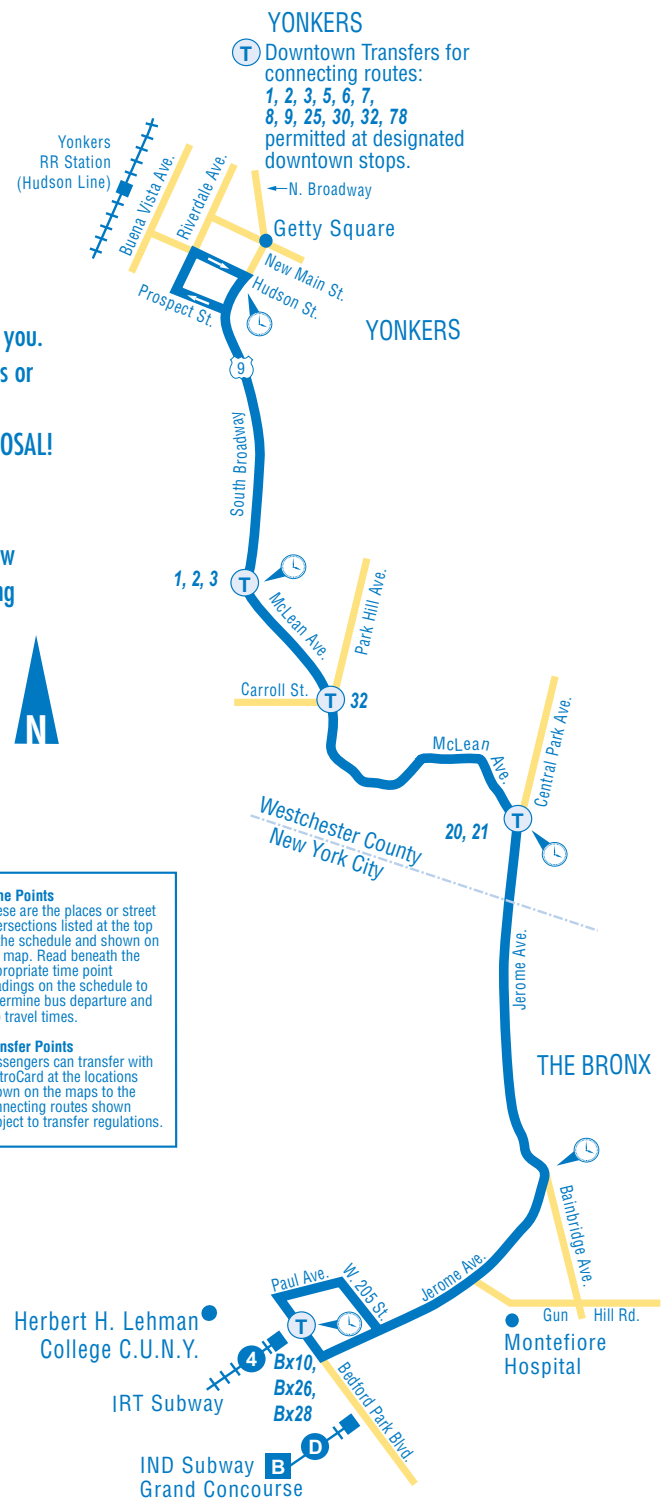

FORGET SOMETHING?
Please remember to take all your personal items with you. The Bee-Line is not responsible for your personal items or packages. UNATTENDED ITEMS ARE SUBJECT TO IMMEDIATE DISPOSAL! To inquire about lost items, call (914) 376-6361.

Please be courteous to your fellow passengers and refrain from using cell phones on the bus. Thank you.

FOR SATURDAY & SUNDAY SERVICE SEE REVERSE SIDE