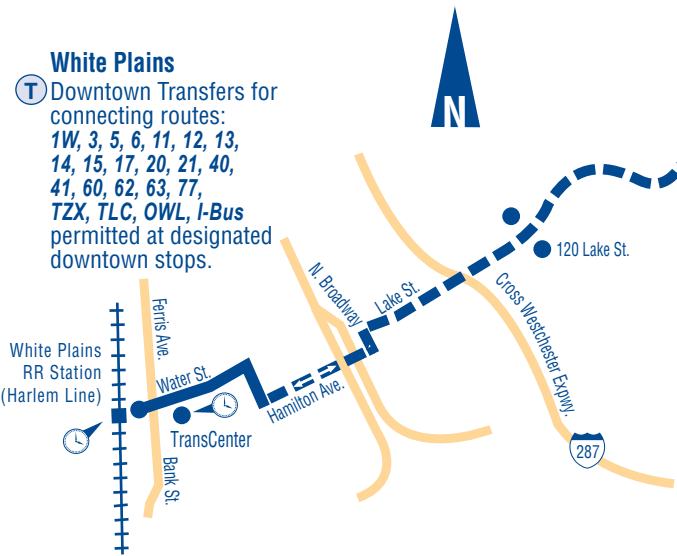

the bee-line system
 Andrew J. Spano, Westchester County Executive
 County Board of Legislators
 Lawrence C. Salley, Commissioner

Time Points
 These are the places or street intersections listed at the top of the schedule and shown on the map. Read beneath the appropriate time point headings on the schedule to determine bus departure and trip travel times.

T **Transfer Points**
 Passengers can transfer with MetroCard at the locations shown on the maps to the connecting routes shown subject to transfer regulations.

Nonstop Route

White Plains

T Downtown Transfers for connecting routes:
 1W, 3, 5, 6, 11, 12, 13,
 14, 15, 17, 20, 21, 40,
 41, 60, 62, 63, 77,
 TZX, TLC, OWL, I-Bus
 permitted at designated
 downtown stops.

White Plains